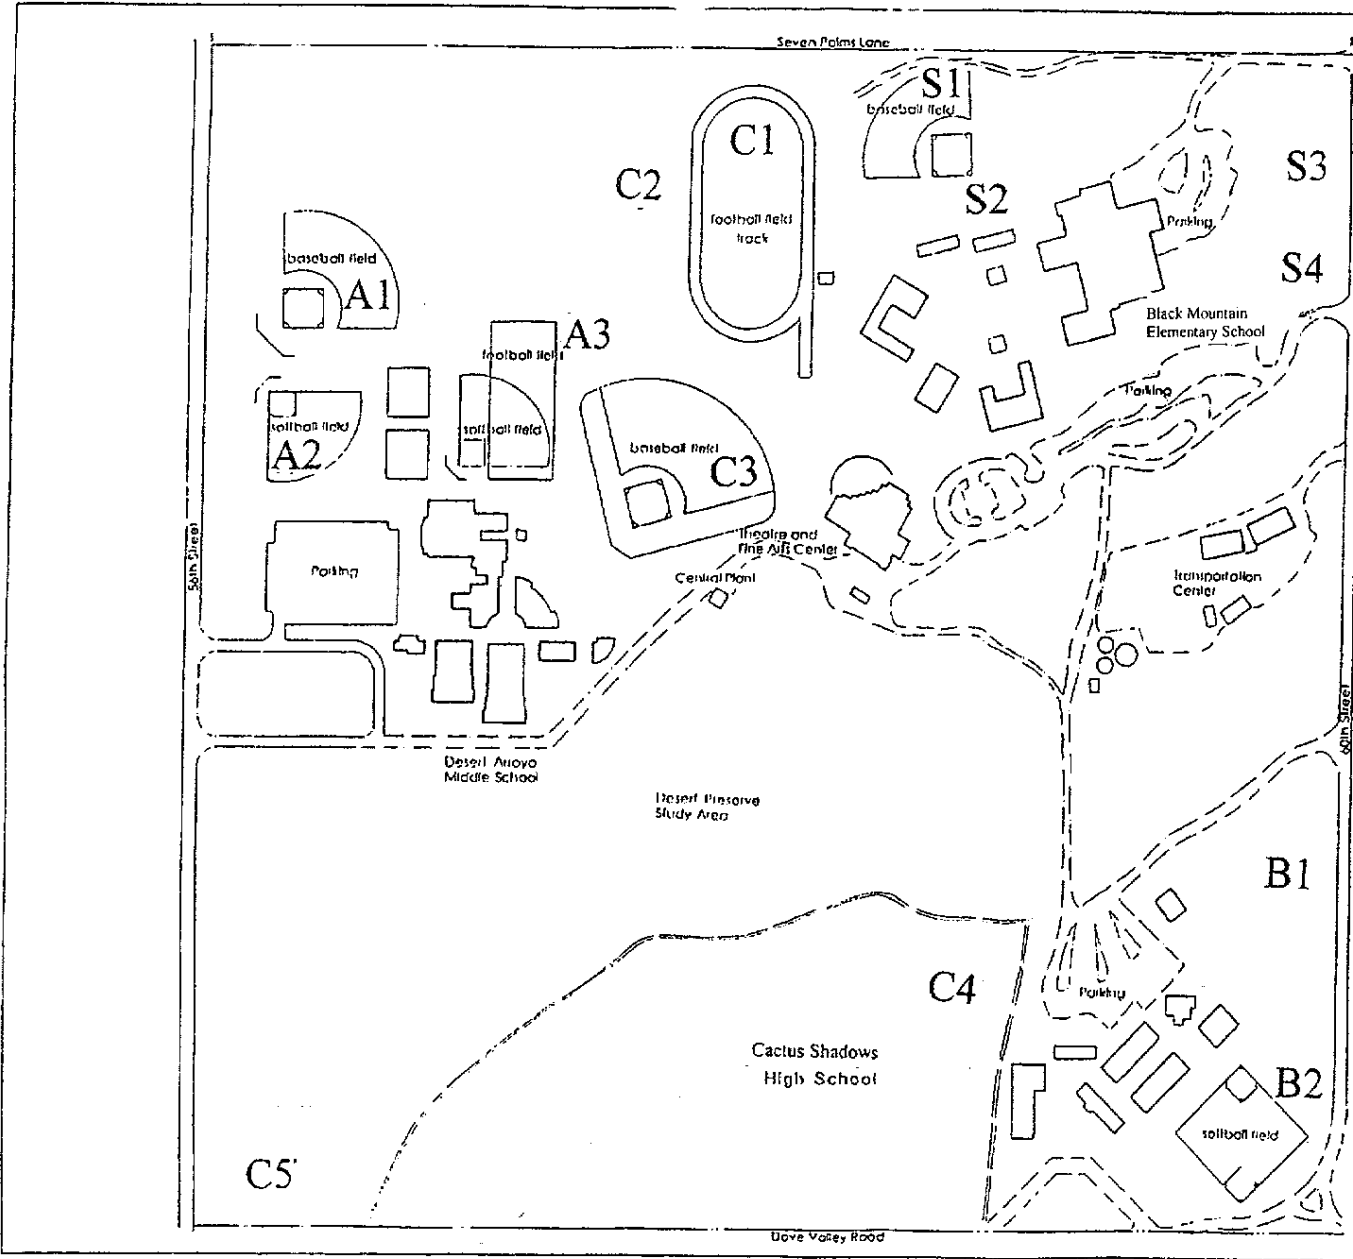

MAIN CAMPUS FIELD SITES

No. of fields per site	School	Field Name
B1		Soccer field (north of baseball field on 60th St)
B2		Baseball field (NW corner Dove Valley/60th St)
C1	CSHS	Varsity Football field
C2	CSHS	JV Baseball field (by tennis ct)
C3	CSHS	Varsity Baseball field (west of Central Plant)
C4	CSHS	Football practice field (behind CSHS café)
C5	CSHS	Girls HS Softball field (corner of 56th St/Dove Valley)
A1	DAMS	8th grade Baseball field (north field on 56th St)
A2	DAMS	8th grade Softball field (south field on 56th St)
A3	DAMS	Multi-purpose field used by 7th grade Softball & Baseball (next to gym)
DS1	DSES	Multi-purpose field
W1	DWES	Multi-purpose field (north side on Lone Mt.)
L1	LMES	Multi-purpose field
S1	BMES	Kiwanis Lighted field for 7th grade Baseball & Softball (north of STMS)
S2	BMES	8th grade Softball & Baseball field (just north of 400 building)
S3	BMES	8th grade Baseball (NE corner of school on 60th St)
S4	BMES	8th grade Girls Softball field (SE corner of school on 60th St.)